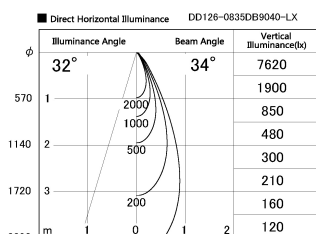

Item no. DD126-0835DB9040-LX

Series Name: Cledy versa L-G Antiglare  
(DD126\_AG-LX)

Dark Mirror Reflector

Installation	Recessed mount
Type	Cledy versa L-G Antiglare (DD126_AG-LX)
Fixture wattage	7.4W
Beam angle	34deg
Color Temp.	4000K
CRI	Ra>90
Luminous	657 lm
Body	Die-castaluminumalloy
Body finish	N/A
Trim finish	Black
Reflector finish	Dark Mirror
IP Rate	IP20
Light source	COB module
Input Voltage	AC220~240V
Dimming Type	Non-Dimmable
Certificate	CE,CCC
Cut Hole	100