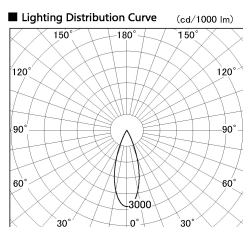

Item no. DD126-0835DB9040-LX

Series Name: Cledy versa L-G Antiglare  
(DD126\_AG-LX)

Dark Mirror Reflector

Installation	Recessed mount
Type	Cledy versa L-G Antiglare (DD126_AG-LX)
Fixture wattage	7.4W
Beam angle	34deg
Color Temp.	4000K
CRI	Ra>90
Luminous	657 lm
Body	Die-castaluminumalloy
Body finish	N/A
Trim finish	Black
Reflector finish	Dark Mirror
IP Rate	IP20
Light source	COB module
Input Voltage	AC220~240V
Dimming Type	Non-Dimmable
Certificate	CE,CCC
Cut Hole	100