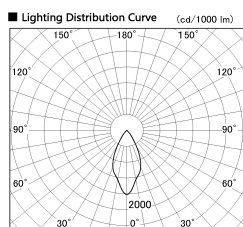

Item no. DD126-0855DB9040-LX

Series Name: Cledy versa L-G Antiglare
(DD126_AG-LX)

Dark Mirror Reflector

Installation	Recessed mount
Type	Cledy versa L-G Antiglare (DD126_AG-LX)
Fixture wattage	7.4W
Beam angle	48deg
Color Temp.	4000K
CRI	Ra>90
Luminous	616 lm
Body	Die-castaluminumalloy
Body finish	N/A
Trim finish	Black
Reflector finish	Dark Mirror
IP Rate	IP20
Light source	COB module
Input Voltage	AC220~240V
Dimming Type	Non-Dimmable
Certificate	CE,CCC
Cut Hole	100