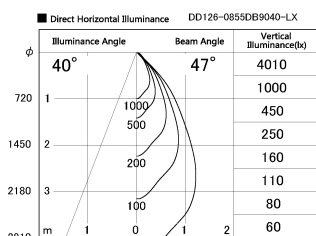

Item no. DD126-0855DB9040-LX

Series Name: Cledy versa L-G Antiglare
(DD126_AG-LX)

Dark Mirror Reflector

Installation	Recessed mount
Type	Cledy versa L-G Antiglare (DD126_AG-LX)
Fixture wattage	7.4W
Beam angle	48deg
Color Temp.	4000K
CRI	Ra>90
Luminous	616 lm
Body	Die-castaluminumalloy
Body finish	N/A
Trim finish	Black
Reflector finish	Dark Mirror
IP Rate	IP20
Light source	COB module
Input Voltage	AC220~240V
Dimming Type	Non-Dimmable
Certificate	CE,CCC
Cut Hole	100