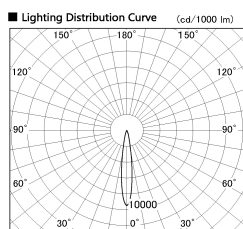

Item no. DD126-4015WW9027-LX

Series Name: Cledy versa L-G Antiglare
(DD126_AG-LX)

White Reflector

■ Direct Horizontal Illuminance DD126-4015WW9027-LX

φ	Illuminance Angle	Beam Angle	Vertical Illuminance (lx)
240	14°	15°	116060
1			29020
			12900
490			7250
2			4640
730			3220
3			2370
980	m	2,0	1810

Installation	Recessed mount
Type	Cledy versa L-G Antiglare (DD126_AG-LX)
Fixture wattage	38.5W
Beam angle	15deg
Color Temp.	2700K
CRI	Ra>90
Luminous	3041 lm
Body	Die-castaluminumalloy
Body finish	N/A
Trim finish	White
Reflector finish	White
IP Rate	IP20
Light source	COB module
Input Voltage	AC220~240V
Dimming Type	Non-Dimmable
Certificate	CE,CCC
Cut Hole	150