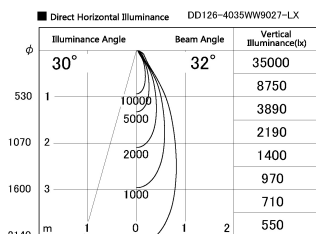

Item no. DD126-4035WW9027-LX

Series Name: Cledy versa L-G Antiglare  
(DD126\_AG-LX)

White Reflector

Installation	Recessed mount
Type	Cledy versa L-G Antiglare (DD126_AG-LX)
Fixture wattage	38.5W
Beam angle	32deg
Color Temp.	2700K
CRI	Ra>90
Luminous	3278 lm
Body	Die-castaluminumalloy
Body finish	N/A
Trim finish	White
Reflector finish	White
IP Rate	IP20
Light source	COB module
Input Voltage	AC220~240V
Dimming Type	Non-Dimmable
Certificate	CE,CCC
Cut Hole	150