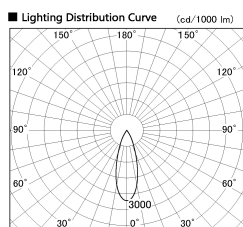

Item no. DD126-4035WW9027-LX

Series Name: Cledy versa L-G Antiglare  
(DD126\_AG-LX)

White Reflector

Installation	Recessed mount
Type	Cledy versa L-G Antiglare (DD126_AG-LX)
Fixture wattage	38.5W
Beam angle	32deg
Color Temp.	2700K
CRI	Ra>90
Luminous	3278 lm
Body	Die-castaluminumalloy
Body finish	N/A
Trim finish	White
Reflector finish	White
IP Rate	IP20
Light source	COB module
Input Voltage	AC220~240V
Dimming Type	Non-Dimmable
Certificate	CE,CCC
Cut Hole	150