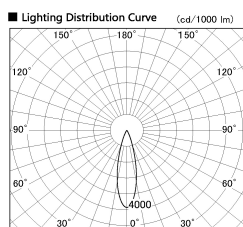

Item no. DD126-3725WW9027-LX

Series Name: Cledy versa L-G Antiglare
(DD126_AG-LX)

White Reflector

■ Direct Horizontal Illuminance DD126-3725WW9027-LX

φ	Illuminance Angle	Beam Angle	Vertical Illuminance (lx)
440	25°	27°	49390
1			12350
880			5490
2			3090
1330			1980
3			1370
1770			1010
m	1	1	770

Installation	Recessed mount
Type	Cledy versa L-G Antiglare (DD126_AG-LX)
Fixture wattage	35.5W
Beam angle	27deg
Color Temp.	2700K
CRI	Ra>90
Luminous	3160 lm
Body	Die-castaluminumalloy
Body finish	N/A
Trim finish	White
Reflector finish	White
IP Rate	IP20
Light source	COB module
Input Voltage	AC220~240V
Dimming Type	Non-Dimmable
Certificate	CE,CCC
Cut Hole	150