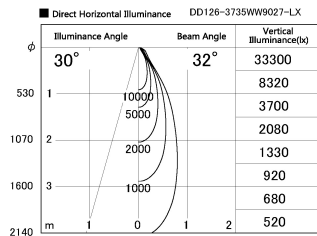

Item no. DD126-3735WW9027-LX

Series Name: Cledy versa L-G Antiglare  
(DD126\_AG-LX)

White Reflector

|                  |  |
|------------------|--|
| Installation     | Recessed mount                             |
| Type             | Cledy versa L-G Antiglare<br>(DD126_AG-LX) |
| Fixture wattage  | 35.5W                                      |
| Beam angle       | 32deg                                      |
| Color Temp.      | 2700K                                      |
| CRI              | Ra>90                                      |
| Luminous         | 3119 lm                                    |
| Body             | Die-cast aluminum alloy                    |
| Body finish      | N/A  |
| Trim finish      | White                                      |
| Reflector finish | White                                      |
| IP Rate          | IP20                                       |
| Light source     | COB module                                 |
| Input Voltage    | AC220~240V                                 |
| Dimming Type     | Non-Dimmable                               |
| Certificate      | CE,CCC                                     |
| Cut Hole         | 150  |