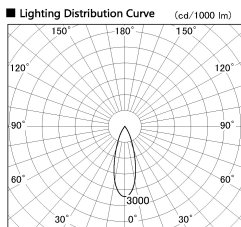

Item no. DD126-3735WW9027-LX

Series Name: Cledy versa L-G Antiglare  
(DD126\_AG-LX)

White Reflector

|                  |  |
|------------------|--|
| Installation     | Recessed mount                             |
| Type             | Cledy versa L-G Antiglare<br>(DD126_AG-LX) |
| Fixture wattage  | 35.5W                                      |
| Beam angle       | 32deg                                      |
| Color Temp.      | 2700K                                      |
| CRI              | Ra>90                                      |
| Luminous         | 3119 lm                                    |
| Body             | Die-cast aluminum alloy                    |
| Body finish      | N/A  |
| Trim finish      | White                                      |
| Reflector finish | White                                      |
| IP Rate          | IP20                                       |
| Light source     | COB module                                 |
| Input Voltage    | AC220~240V                                 |
| Dimming Type     | Non-Dimmable                               |
| Certificate      | CE,CCC                                     |
| Cut Hole         | 150  |