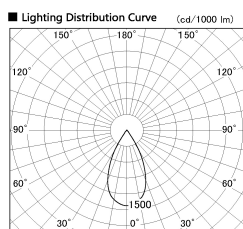

Item no. DD126-3755WW9027-LX

Series Name: Cledy versa L-G Antiglare
(DD126_AG-LX)

White Reflector

■ Direct Horizontal Illuminance DD126-3755WW9027-LX

| φ | Illuminance Angle | Beam Angle | Vertical Illuminance (lx) |
|------|-------------------|------------|---------------------------|
| 800 | 44° | 51° | 15590 |
| 1610 | | | 3900 |
| 2420 | | | 1730 |
| 3230 | | | 970 |
| | | | 620 |
| | | | 430 |
| | | | 320 |
| | | | 240 |

| | |
|------------------|--|
| Installation | Recessed mount |
| Type | Cledy versa L-G Antiglare (DD126_AG-LX) |
| Fixture wattage | 35.5W |
| Beam angle | 51deg |
| Color Temp. | 2700K |
| CRI | Ra>90 |
| Luminous | 2721 lm |
| Body | Die-castaluminumalloy |
| Body finish | N/A |
| Trim finish | White |
| Reflector finish | White |
| IP Rate | IP20 |
| Light source | COB module |
| Input Voltage | AC220~240V |
| Dimming Type | Non-Dimmable |
| Certificate | CE,CCC |
| Cut Hole | 150 |