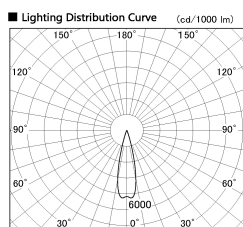

Item no. DD126-2525WW9027-LX

Series Name: Cledy versa L-G Antiglare
(DD126_AG-LX)

White Reflector

■ Direct Horizontal Illuminance DD126-2525WW9027-LX

φ	Illuminance Angle	Beam Angle	Vertical Illuminance (lx)
440	25°	26°	36990
880			9250
1330			4110
1770			2310
			1480
			1030
			750
			580

Installation	Recessed mount
Type	Cledy versa L-G Antiglare (DD126_AG-LX)
Fixture wattage	24W
Beam angle	25deg
Color Temp.	2700K
CRI	Ra>90
Luminous	1842 lm
Body	Die-cast aluminum alloy
Body finish	N/A
Trim finish	White
Reflector finish	White
IP Rate	IP20
Light source	COB module
Input Voltage	AC220~240V
Dimming Type	Non-Dimmable
Certificate	CE,CCC
Cut Hole	125