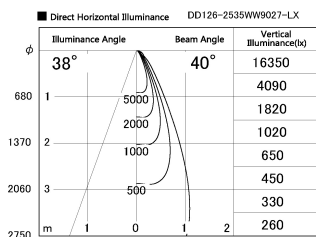

Item no. DD126-2535WW9027-LX

Series Name: Cledy versa L-G Antiglare
(DD126_AG-LX)

White Reflector

Installation	Recessed mount
Type	Cledy versa L-G Antiglare (DD126_AG-LX)
Fixture wattage	24W
Beam angle	38deg
Color Temp.	2700K
CRI	Ra>90
Luminous	1875 lm
Body	Die-castaluminumalloy
Body finish	N/A
Trim finish	White
Reflector finish	White
IP Rate	IP20
Light source	COB module
Input Voltage	AC220~240V
Dimming Type	Non-Dimmable
Certificate	CE,CCC
Cut Hole	125