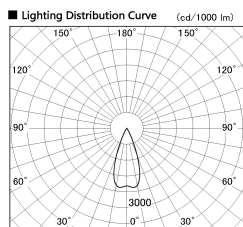

Item no. DD126-2535WW9027-LX

Series Name: Cledy versa L-G Antiglare
(DD126_AG-LX)

White Reflector

Installation	Recessed mount
Type	Cledy versa L-G Antiglare (DD126_AG-LX)
Fixture wattage	24W
Beam angle	38deg
Color Temp.	2700K
CRI	Ra>90
Luminous	1875 lm
Body	Die-castaluminumalloy
Body finish	N/A
Trim finish	White
Reflector finish	White
IP Rate	IP20
Light source	COB module
Input Voltage	AC220~240V
Dimming Type	Non-Dimmable
Certificate	CE,CCC
Cut Hole	125