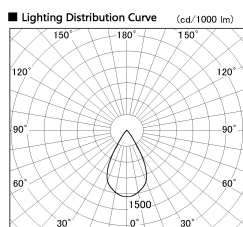

Item no. DD126-2555WW9027-LX

Series Name: Cledy versa L-G Antiglare
(DD126_AG-LX)

White Reflector

Installation	Recessed mount
Type	Cledy versa L-G Antiglare (DD126_AG-LX)
Fixture wattage	24W
Beam angle	55deg
Color Temp.	2700K
CRI	Ra>90
Luminous	1748 lm
Body	Die-castaluminumalloy
Body finish	N/A
Trim finish	White
Reflector finish	White
IP Rate	IP20
Light source	COB module
Input Voltage	AC220~240V
Dimming Type	Non-Dimmable
Certificate	CE,CCC
Cut Hole	125