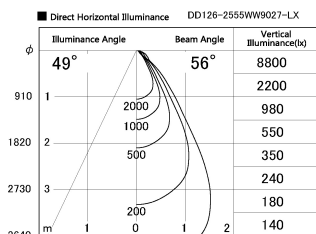

Item no. DD126-2555WW9027-LX

Series Name: Cledy versa L-G Antiglare
(DD126_AG-LX)

White Reflector

Installation	Recessed mount
Type	Cledy versa L-G Antiglare (DD126_AG-LX)
Fixture wattage	24W
Beam angle	55deg
Color Temp.	2700K
CRI	Ra>90
Luminous	1748 lm
Body	Die-castaluminumalloy
Body finish	N/A
Trim finish	White
Reflector finish	White
IP Rate	IP20
Light source	COB module
Input Voltage	AC220~240V
Dimming Type	Non-Dimmable
Certificate	CE,CCC
Cut Hole	125