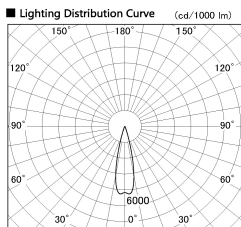

Item no. DD126-2025WW9027-LX

Series Name: Cledy versa L-G Antiglare
(DD126_AG-LX)

White Reflector

■ Direct Horizontal Illuminance DD126-2025WW9027-LX

Illuminance Angle	Beam Angle	Vertical Illuminance (lx)
25°	26°	28740
		7180
		3190
		1800
		1150
		800
		590
		450

Installation	Recessed mount
Type	Cledy versa L-G Antiglare (DD126_AG-LX)
Fixture wattage	18.6W
Beam angle	25deg
Color Temp.	2700K
CRI	Ra>90
Luminous	1431 lm
Body	Die-cast aluminum alloy
Body finish	N/A
Trim finish	White
Reflector finish	White
IP Rate	IP20
Light source	COB module
Input Voltage	AC220~240V
Dimming Type	Non-Dimmable
Certificate	CE,CCC
Cut Hole	125