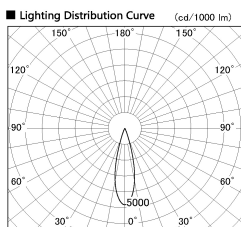

Item no. DD126-1425WW9027-LX

Series Name: Cledy versa L-G Antiglare  
(DD126\_AG-LX)

White Reflector

Direct Horizontal Illuminance DD126-1425WW9027-LX

Illuminance Angle	Beam Angle	Vertical Illuminance (lx)
25°	26°	23680
10000		5920
5000		2630
2000		1480
1000		950
500		660
250		480
125		370

Installation	Recessed mount
Type	Cledy versa L-G Antiglare (DD126_AG-LX)
Fixture wattage	14W
Beam angle	26deg
Color Temp.	2700K
CRI	Ra>90
Luminous	1222 lm
Body	Die-cast aluminum alloy
Body finish	N/A
Trim finish	White
Reflector finish	White
IP Rate	IP20
Light source	COB module
Input Voltage	AC220~240V
Dimming Type	Non-Dimmable
Certificate	CE,CCC
Cut Hole	100