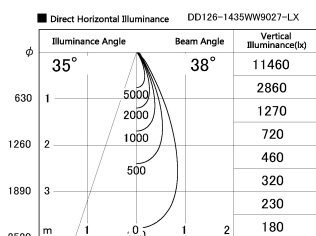

Item no. DD126-1435WW9027-LX

Series Name: Cledy versa L-G Antiglare
(DD126_AG-LX)

White Reflector

Installation	Recessed mount
Type	Cledy versa L-G Antiglare (DD126_AG-LX)
Fixture wattage	14W
Beam angle	38deg
Color Temp.	2700K
CRI	Ra>90
Luminous	1169 lm
Body	Die-castaluminumalloy
Body finish	N/A
Trim finish	White
Reflector finish	White
IP Rate	IP20
Light source	COB module
Input Voltage	AC220~240V
Dimming Type	Non-Dimmable
Certificate	CE,CCC
Cut Hole	100