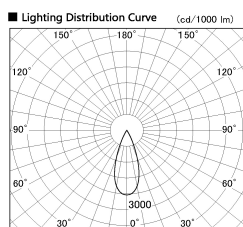

Item no. DD126-1435WW9027-LX

Series Name: Cledy versa L-G Antiglare
(DD126_AG-LX)

White Reflector

Installation	Recessed mount
Type	Cledy versa L-G Antiglare (DD126_AG-LX)
Fixture wattage	14W
Beam angle	38deg
Color Temp.	2700K
CRI	Ra>90
Luminous	1169 lm
Body	Die-castaluminumalloy
Body finish	N/A
Trim finish	White
Reflector finish	White
IP Rate	IP20
Light source	COB module
Input Voltage	AC220~240V
Dimming Type	Non-Dimmable
Certificate	CE,CCC
Cut Hole	100