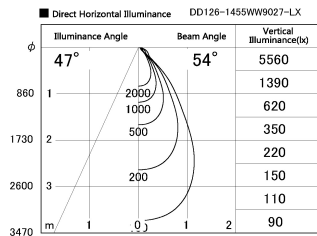

Item no. DD126-1455WW9027-LX

Series Name: Cledy versa L-G Antiglare  
(DD126\_AG-LX)

White Reflector

Installation	Recessed mount
Type	Cledy versa L-G Antiglare (DD126_AG-LX)
Fixture wattage	14W
Beam angle	48deg
Color Temp.	2700K
CRI	Ra>90
Luminous	1105 lm
Body	Die-cast aluminum alloy
Body finish	N/A
Trim finish	White
Reflector finish	White
IP Rate	IP20
Light source	COB module
Input Voltage	AC220~240V
Dimming Type	Non-Dimmable
Certificate	CE,CCC
Cut Hole	100