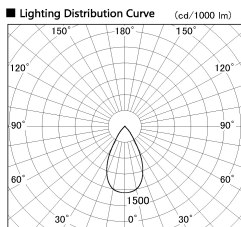

Item no. DD126-1455WW9027-LX

Series Name: Cledy versa L-G Antiglare  
(DD126\_AG-LX)

White Reflector

Installation	Recessed mount
Type	Cledy versa L-G Antiglare (DD126_AG-LX)
Fixture wattage	14W
Beam angle	48deg
Color Temp.	2700K
CRI	Ra>90
Luminous	1105 lm
Body	Die-cast aluminum alloy
Body finish	N/A
Trim finish	White
Reflector finish	White
IP Rate	IP20
Light source	COB module
Input Voltage	AC220~240V
Dimming Type	Non-Dimmable
Certificate	CE,CCC
Cut Hole	100