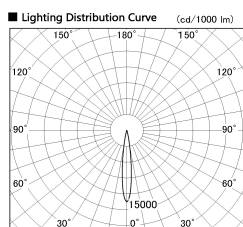

Item no. DD126-0815WW9027-LX

Series Name: Cledy versa L-G Antiglare
(DD126_AG-LX)

White Reflector

■ Direct Horizontal Illuminance DD126-0815WW9027-LX

Illuminance Angle	Beam Angle	Vertical Illuminance (lx)
13°	14°	31080
		7770
		3450
		1940
		1240
		860
		630
		490

Installation	Recessed mount
Type	Cledy versa L-G Antiglare (DD126_AG-LX)
Fixture wattage	7.4W
Beam angle	14deg
Color Temp.	2700K
CRI	Ra>90
Luminous	572 lm
Body	Die-castaluminumalloy
Body finish	N/A
Trim finish	White
Reflector finish	White
IP Rate	IP20
Light source	COB module
Input Voltage	AC220~240V
Dimming Type	Non-Dimmable
Certificate	CE,CCC
Cut Hole	100