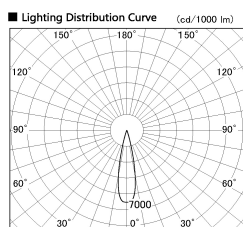

Item no. DD126-0825WW9027-LX

Series Name: Cledy versa L-G Antiglare
(DD126_AG-LX)

White Reflector

■ Direct Horizontal Illuminance DD126-0825WW9027-LX

Illuminance Angle	Beam Angle	Vertical Illuminance (lx)
21°	23°	15830
		3960
		1760
		990
		630
		440
		320
1480 m		250

Installation	Recessed mount
Type	Cledy versa L-G Antiglare (DD126_AG-LX)
Fixture wattage	7.4W
Beam angle	22deg
Color Temp.	2700K
CRI	Ra>90
Luminous	622 lm
Body	Die-castaluminumalloy
Body finish	N/A
Trim finish	White
Reflector finish	White
IP Rate	IP20
Light source	COB module
Input Voltage	AC220~240V
Dimming Type	Non-Dimmable
Certificate	CE,CCC
Cut Hole	100