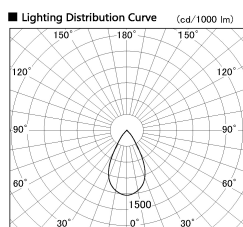

Item no. DD126-0855WW9027-LX

Series Name: Cledy versa L-G Antiglare  
(DD126\_AG-LX)

White Reflector

Installation	Recessed mount
Type	Cledy versa L-G Antiglare (DD126_AG-LX)
Fixture wattage	7.4W
Beam angle	48deg
Color Temp.	2700K
CRI	Ra>90
Luminous	561 lm
Body	Die-cast aluminum alloy
Body finish	N/A
Trim finish	White
Reflector finish	White
IP Rate	IP20
Light source	COB module
Input Voltage	AC220~240V
Dimming Type	Non-Dimmable
Certificate	CE,CCC
Cut Hole	100