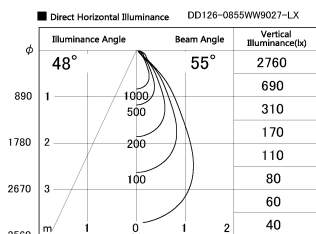

Item no. DD126-0855WW9027-LX

Series Name: Cledy versa L-G Antiglare  
(DD126\_AG-LX)

White Reflector

Installation	Recessed mount
Type	Cledy versa L-G Antiglare (DD126_AG-LX)
Fixture wattage	7.4W
Beam angle	48deg
Color Temp.	2700K
CRI	Ra>90
Luminous	561 lm
Body	Die-cast aluminum alloy
Body finish	N/A
Trim finish	White
Reflector finish	White
IP Rate	IP20
Light source	COB module
Input Voltage	AC220~240V
Dimming Type	Non-Dimmable
Certificate	CE,CCC
Cut Hole	100