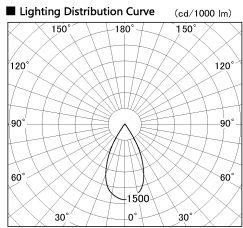

Item no. DD126-4055WW9030-LX

Series Name: Cledy versa L-G Antiglare  
(DD126\_AG-LX)

White Reflector

Installation	Recessed mount
Type	Cledy versa L-G Antiglare (DD126_AG-LX)
Fixture wattage	38.5W
Beam angle	51deg
Color Temp.	3000K
CRI	Ra>90
Luminous	2979 lm
Body	Die-castaluminumalloy
Body finish	N/A
Trim finish	White
Reflector finish	White
IP Rate	IP20
Light source	COB module
Input Voltage	AC220~240V
Dimming Type	Non-Dimmable
Certificate	CE,CCC
Cut Hole	150