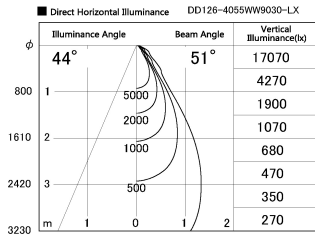

Item no. DD126-4055WW9030-LX

Series Name: Cledy versa L-G Antiglare  
(DD126\_AG-LX)

White Reflector

Installation	Recessed mount
Type	Cledy versa L-G Antiglare (DD126_AG-LX)
Fixture wattage	38.5W
Beam angle	51deg
Color Temp.	3000K
CRI	Ra>90
Luminous	2979 lm
Body	Die-castaluminumalloy
Body finish	N/A
Trim finish	White
Reflector finish	White
IP Rate	IP20
Light source	COB module
Input Voltage	AC220~240V
Dimming Type	Non-Dimmable
Certificate	CE,CCC
Cut Hole	150