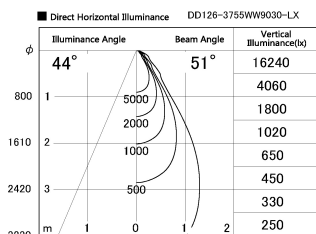

Item no. DD126-3755WW9030-LX

Series Name: Cledy versa L-G Antiglare
(DD126_AG-LX)

White Reflector

Installation	Recessed mount
Type	Cledy versa L-G Antiglare (DD126_AG-LX)
Fixture wattage	35.5W
Beam angle	51deg
Color Temp.	3000K
CRI	Ra>90
Luminous	2834 lm
Body	Die-castaluminumalloy
Body finish	N/A
Trim finish	White
Reflector finish	White
IP Rate	IP20
Light source	COB module
Input Voltage	AC220~240V
Dimming Type	Non-Dimmable
Certificate	CE,CCC
Cut Hole	150