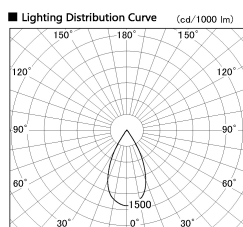

Item no. DD126-3755WW9030-LX

Series Name: Cledy versa L-G Antiglare
(DD126_AG-LX)

White Reflector

Installation	Recessed mount
Type	Cledy versa L-G Antiglare (DD126_AG-LX)
Fixture wattage	35.5W
Beam angle	51deg
Color Temp.	3000K
CRI	Ra>90
Luminous	2834 lm
Body	Die-castaluminumalloy
Body finish	N/A
Trim finish	White
Reflector finish	White
IP Rate	IP20
Light source	COB module
Input Voltage	AC220~240V
Dimming Type	Non-Dimmable
Certificate	CE,CCC
Cut Hole	150