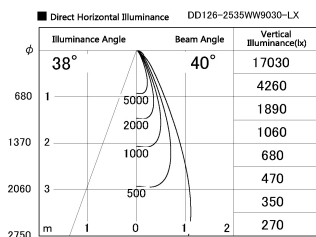

Item no. DD126-2535WW9030-LX

Series Name: Cledy versa L-G Antiglare
(DD126_AG-LX)

White Reflector

Installation	Recessed mount
Type	Cledy versa L-G Antiglare (DD126_AG-LX)
Fixture wattage	24W
Beam angle	38deg
Color Temp.	3000K
CRI	Ra>90
Luminous	1953 lm
Body	Die-castaluminumalloy
Body finish	N/A
Trim finish	White
Reflector finish	White
IP Rate	IP20
Light source	COB module
Input Voltage	AC220~240V
Dimming Type	Non-Dimmable
Certificate	CE,CCC
Cut Hole	125