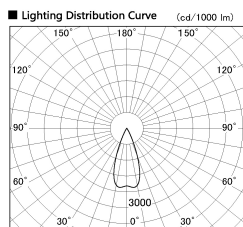

Item no. DD126-2535WW9030-LX

Series Name: Cledy versa L-G Antiglare
(DD126_AG-LX)

White Reflector

Installation	Recessed mount
Type	Cledy versa L-G Antiglare (DD126_AG-LX)
Fixture wattage	24W
Beam angle	38deg
Color Temp.	3000K
CRI	Ra>90
Luminous	1953 lm
Body	Die-castaluminumalloy
Body finish	N/A
Trim finish	White
Reflector finish	White
IP Rate	IP20
Light source	COB module
Input Voltage	AC220~240V
Dimming Type	Non-Dimmable
Certificate	CE,CCC
Cut Hole	125