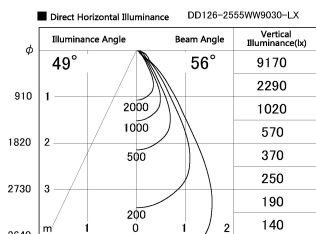

Item no. DD126-2555WW9030-LX

Series Name: Cledy versa L-G Antiglare
(DD126_AG-LX)

White Reflector

Installation	Recessed mount
Type	Cledy versa L-G Antiglare (DD126_AG-LX)
Fixture wattage	24W
Beam angle	55deg
Color Temp.	3000K
CRI	Ra>90
Luminous	1821 lm
Body	Die-castaluminumalloy
Body finish	N/A
Trim finish	White
Reflector finish	White
IP Rate	IP20
Light source	COB module
Input Voltage	AC220~240V
Dimming Type	Non-Dimmable
Certificate	CE,CCC
Cut Hole	125