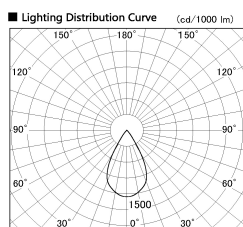

Item no. DD126-2555WW9030-LX

Series Name: Cledy versa L-G Antiglare
(DD126_AG-LX)

White Reflector

Installation	Recessed mount
Type	Cledy versa L-G Antiglare (DD126_AG-LX)
Fixture wattage	24W
Beam angle	55deg
Color Temp.	3000K
CRI	Ra>90
Luminous	1821 lm
Body	Die-castaluminumalloy
Body finish	N/A
Trim finish	White
Reflector finish	White
IP Rate	IP20
Light source	COB module
Input Voltage	AC220~240V
Dimming Type	Non-Dimmable
Certificate	CE,CCC
Cut Hole	125