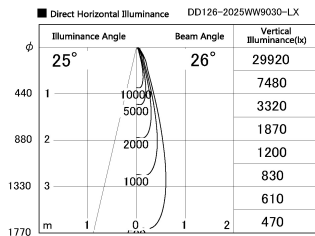

Item no. DD126-2025WW9030-LX

Series Name: Cledy versa L-G Antiglare
(DD126_AG-LX)

White Reflector

Installation	Recessed mount
Type	Cledy versa L-G Antiglare (DD126_AG-LX)
Fixture wattage	18.6W
Beam angle	25deg
Color Temp.	3000K
CRI	Ra>90
Luminous	1490 lm
Body	Die-castaluminumalloy
Body finish	N/A
Trim finish	White
Reflector finish	White
IP Rate	IP20
Light source	COB module
Input Voltage	AC220~240V
Dimming Type	Non-Dimmable
Certificate	CE,CCC
Cut Hole	125