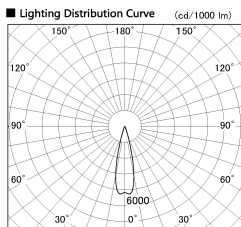

Item no. DD126-2025WW9030-LX

Series Name: Cledy versa L-G Antiglare
(DD126_AG-LX)

White Reflector

Installation	Recessed mount
Type	Cledy versa L-G Antiglare (DD126_AG-LX)
Fixture wattage	18.6W
Beam angle	25deg
Color Temp.	3000K
CRI	Ra>90
Luminous	1490 lm
Body	Die-castaluminumalloy
Body finish	N/A
Trim finish	White
Reflector finish	White
IP Rate	IP20
Light source	COB module
Input Voltage	AC220~240V
Dimming Type	Non-Dimmable
Certificate	CE,CCC
Cut Hole	125