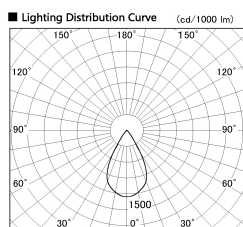

Item no. DD126-2055WW9030-LX

Series Name: Cledy versa L-G Antiglare
(DD126_AG-LX)

White Reflector

Installation	Recessed mount
Type	Cledy versa L-G Antiglare (DD126_AG-LX)
Fixture wattage	18.6W
Beam angle	55deg
Color Temp.	3000K
CRI	Ra>90
Luminous	1414 lm
Body	Die-cast aluminum alloy
Body finish	N/A
Trim finish	White
Reflector finish	White
IP Rate	IP20
Light source	COB module
Input Voltage	AC220~240V
Dimming Type	Non-Dimmable
Certificate	CE,CCC
Cut Hole	125