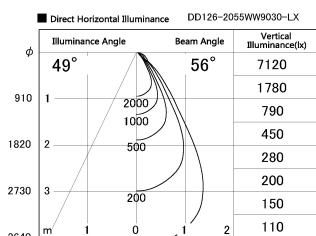

Item no. DD126-2055WW9030-LX

Series Name: Cledy versa L-G Antiglare
(DD126_AG-LX)

White Reflector

Installation	Recessed mount
Type	Cledy versa L-G Antiglare (DD126_AG-LX)
Fixture wattage	18.6W
Beam angle	55deg
Color Temp.	3000K
CRI	Ra>90
Luminous	1414 lm
Body	Die-cast aluminum alloy
Body finish	N/A
Trim finish	White
Reflector finish	White
IP Rate	IP20
Light source	COB module
Input Voltage	AC220~240V
Dimming Type	Non-Dimmable
Certificate	CE,CCC
Cut Hole	125