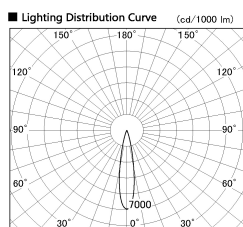

Item no. DD126-1415WW9030-LX

Series Name: Cledy versa L-G Antiglare
(DD126_AG-LX)

White Reflector

■ Direct Horizontal Illuminance DD126-1415WW9030-LX

| φ | Illuminance Angle | Beam Angle | Vertical Illuminance (lx) |
|------|-------------------|------------|---------------------------|
| 330 | 19° | 20° | 32130 |
| 660 | 1 | | 8030 |
| 1000 | 2 | | 3570 |
| 1330 | 3 | | 2010 |
| | | | 1290 |
| | | | 890 |
| | | | 660 |
| | | | 500 |

| | |
|------------------|--|
| Installation | Recessed mount |
| Type | Cledy versa L-G Antiglare (DD126_AG-LX) |
| Fixture wattage | 14W |
| Beam angle | 19deg |
| Color Temp. | 3000K |
| CRI | Ra>90 |
| Luminous | 1151 lm |
| Body | Die-castaluminumalloy |
| Body finish | N/A |
| Trim finish | White |
| Reflector finish | White |
| IP Rate | IP20 |
| Light source | COB module |
| Input Voltage | AC220~240V |
| Dimming Type | Non-Dimmable |
| Certificate | CE,CCC |
| Cut Hole | 100 |