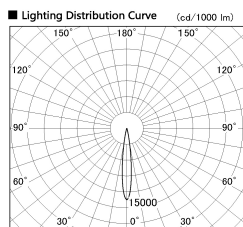

Item no. DD126-0815WW9030-LX

Series Name: Cledy versa L-G Antiglare  
(DD126\_AG-LX)

White Reflector

Direct Horizontal Illuminance DD126-0815WW9030-LX

Illuminance Angle	Beam Angle	Vertical Illuminance (lx)
13°	14°	32390
		8100
		3600
		2020
		1300
		900
		660
		510

Installation	Recessed mount
Type	Cledy versa L-G Antiglare (DD126_AG-LX)
Fixture wattage	7.4W
Beam angle	14deg
Color Temp.	3000K
CRI	Ra>90
Luminous	596 lm
Body	Die-castaluminumalloy
Body finish	N/A
Trim finish	White
Reflector finish	White
IP Rate	IP20
Light source	COB module
Input Voltage	AC220~240V
Dimming Type	Non-Dimmable
Certificate	CE,CCC
Cut Hole	100