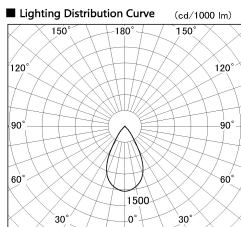

Item no. DD126-0855WW9030-LX

Series Name: Cledy versa L-G Antiglare  
(DD126\_AG-LX)

White Reflector

Installation	Recessed mount
Type	Cledy versa L-G Antiglare (DD126_AG-LX)
Fixture wattage	7.4W
Beam angle	48deg
Color Temp.	3000K
CRI	Ra>90
Luminous	584 lm
Body	Die-castaluminumalloy
Body finish	N/A
Trim finish	White
Reflector finish	White
IP Rate	IP20
Light source	COB module
Input Voltage	AC220~240V
Dimming Type	Non-Dimmable
Certificate	CE,CCC
Cut Hole	100