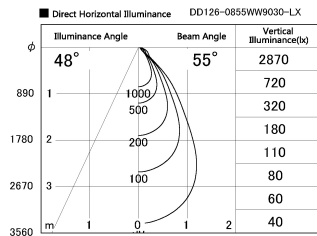

Item no. DD126-0855WW9030-LX

Series Name: Cledy versa L-G Antiglare  
(DD126\_AG-LX)

White Reflector

Installation	Recessed mount
Type	Cledy versa L-G Antiglare (DD126_AG-LX)
Fixture wattage	7.4W
Beam angle	48deg
Color Temp.	3000K
CRI	Ra>90
Luminous	584 lm
Body	Die-castaluminumalloy
Body finish	N/A
Trim finish	White
Reflector finish	White
IP Rate	IP20
Light source	COB module
Input Voltage	AC220~240V
Dimming Type	Non-Dimmable
Certificate	CE,CCC
Cut Hole	100