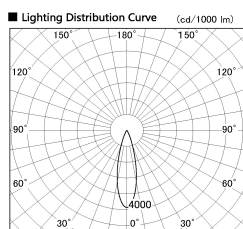

Item no. DD126-4025WW9035-LX

Series Name: Cledy versa L-G Antiglare
(DD126_AG-LX)

White Reflector

Installation	Recessed mount
Type	Cledy versa L-G Antiglare (DD126_AG-LX)
Fixture wattage	38.5W
Beam angle	27deg
Color Temp.	3500K
CRI	Ra>90
Luminous	3598 lm
Body	Die-castaluminumalloy
Body finish	N/A
Trim finish	White
Reflector finish	White
IP Rate	IP20
Light source	COB module
Input Voltage	AC220~240V
Dimming Type	Non-Dimmable
Certificate	CE,CCC
Cut Hole	150

Direct Horizontal Illuminance DD126-4025WW9035-LX

φ	Illuminance Angle	Beam Angle	Vertical Illuminance (lx)
440	25°	27°	56240
1			14060
880			6250
2			3510
1330			2250
3			1560
1770			1150
m	1	1	880
	2	2	