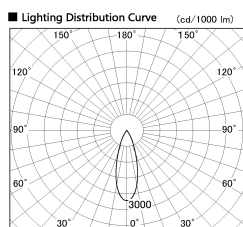

Item no. DD126-4035WW9035-LX

Series Name: Cledy versa L-G Antiglare
(DD126_AG-LX)

White Reflector

Installation	Recessed mount
Type	Cledy versa L-G Antiglare (DD126_AG-LX)
Fixture wattage	38.5W
Beam angle	32deg
Color Temp.	3500K
CRI	Ra>90
Luminous	3551 lm
Body	Die-cast aluminum alloy
Body finish	N/A
Trim finish	White
Reflector finish	White
IP Rate	IP20
Light source	COB module
Input Voltage	AC220~240V
Dimming Type	Non-Dimmable
Certificate	CE,CCC
Cut Hole	150