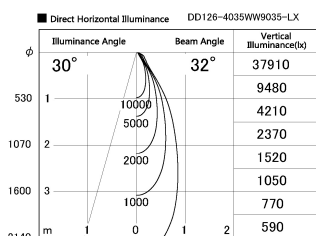

Item no. DD126-4035WW9035-LX

Series Name: Cledy versa L-G Antiglare
(DD126_AG-LX)

White Reflector

Installation	Recessed mount
Type	Cledy versa L-G Antiglare (DD126_AG-LX)
Fixture wattage	38.5W
Beam angle	32deg
Color Temp.	3500K
CRI	Ra>90
Luminous	3551 lm
Body	Die-cast aluminum alloy
Body finish	N/A
Trim finish	White
Reflector finish	White
IP Rate	IP20
Light source	COB module
Input Voltage	AC220~240V
Dimming Type	Non-Dimmable
Certificate	CE,CCC
Cut Hole	150