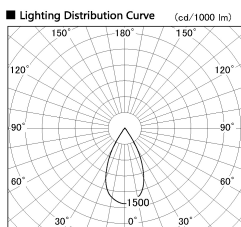

Item no. DD126-4055WW9035-LX

Series Name: Cledy versa L-G Antiglare
(DD126_AG-LX)

White Reflector

Installation	Recessed mount
Type	Cledy versa L-G Antiglare (DD126_AG-LX)
Fixture wattage	38.5W
Beam angle	51deg
Color Temp.	3500K
CRI	Ra>90
Luminous	3098 lm
Body	Die-cast aluminum alloy
Body finish	N/A
Trim finish	White
Reflector finish	White
IP Rate	IP20
Light source	COB module
Input Voltage	AC220~240V
Dimming Type	Non-Dimmable
Certificate	CE,CCC
Cut Hole	150