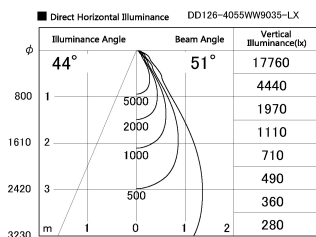

Item no. DD126-4055WW9035-LX

Series Name: Cledy versa L-G Antiglare
(DD126_AG-LX)

White Reflector

Installation	Recessed mount
Type	Cledy versa L-G Antiglare (DD126_AG-LX)
Fixture wattage	38.5W
Beam angle	51deg
Color Temp.	3500K
CRI	Ra>90
Luminous	3098 lm
Body	Die-cast aluminum alloy
Body finish	N/A
Trim finish	White
Reflector finish	White
IP Rate	IP20
Light source	COB module
Input Voltage	AC220~240V
Dimming Type	Non-Dimmable
Certificate	CE,CCC
Cut Hole	150