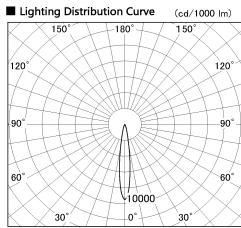

Item no. DD126-3715WW9035-LX

Series Name: Cledy versa L-G Antiglare
(DD126_AG-LX)

White Reflector

Direct Horizontal Illuminance DD126-3715WW9035-LX

φ	Illuminance Angle	Beam Angle	Vertical Illuminance (lx)
14°	15°		120110
240	50000		30030
1	20000		13350
490	10000		7510
2			4800
730	5000		3340
3			2450
980			1880

Installation	Recessed mount
Type	Cledy versa L-G Antiglare (DD126_AG-LX)
Fixture wattage	35.5W
Beam angle	15deg
Color Temp.	3500K
CRI	Ra>90
Luminous	3147 lm
Body	Die-castaluminumalloy
Body finish	N/A
Trim finish	White
Reflector finish	White
IP Rate	IP20
Light source	COB module
Input Voltage	AC220~240V
Dimming Type	Non-Dimmable
Certificate	CE,CCC
Cut Hole	150