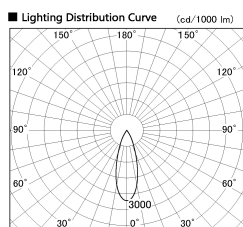

Item no. DD126-3735WW9035-LX

Series Name: Cledy versa L-G Antiglare  
(DD126\_AG-LX)

White Reflector

Direct Horizontal Illuminance DD126-3735WW9035-LX

φ	Illuminance Angle	Beam Angle	Vertical Illuminance (lx)
530	30°	32°	36080
1070			9020
1600			4010
2140			2250
			1440
			1000
			740
			560

Installation	Recessed mount
Type	Cledy versa L-G Antiglare (DD126_AG-LX)
Fixture wattage	35.5W
Beam angle	32deg
Color Temp.	3500K
CRI	Ra>90
Luminous	3379 lm
Body	Die-castaluminumalloy
Body finish	N/A
Trim finish	White
Reflector finish	White
IP Rate	IP20
Light source	COB module
Input Voltage	AC220~240V
Dimming Type	Non-Dimmable
Certificate	CE,CCC
Cut Hole	150