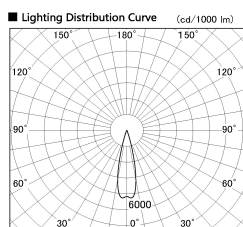

Item no. DD126-2525WW9035-LX

Series Name: Cledy versa L-G Antiglare
(DD126_AG-LX)

White Reflector

Installation	Recessed mount
Type	Cledy versa L-G Antiglare (DD126_AG-LX)
Fixture wattage	24W
Beam angle	25deg
Color Temp.	3500K
CRI	Ra>90
Luminous	1996 lm
Body	Die-cast aluminum alloy
Body finish	N/A
Trim finish	White
Reflector finish	White
IP Rate	IP20
Light source	COB module
Input Voltage	AC220~240V
Dimming Type	Non-Dimmable
Certificate	CE,CCC
Cut Hole	125