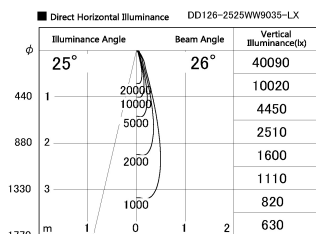

Item no. DD126-2525WW9035-LX

Series Name: Cledy versa L-G Antiglare
(DD126_AG-LX)

White Reflector

Installation	Recessed mount
Type	Cledy versa L-G Antiglare (DD126_AG-LX)
Fixture wattage	24W
Beam angle	25deg
Color Temp.	3500K
CRI	Ra>90
Luminous	1996 lm
Body	Die-cast aluminum alloy
Body finish	N/A
Trim finish	White
Reflector finish	White
IP Rate	IP20
Light source	COB module
Input Voltage	AC220~240V
Dimming Type	Non-Dimmable
Certificate	CE,CCC
Cut Hole	125