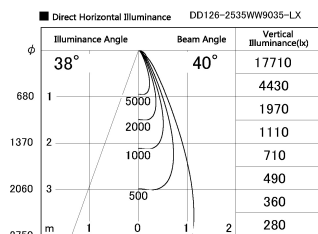

Item no. DD126-2535WW9035-LX

Series Name: Cledy versa L-G Antiglare  
(DD126\_AG-LX)

White Reflector

Installation	Recessed mount
Type	Cledy versa L-G Antiglare (DD126_AG-LX)
Fixture wattage	24W
Beam angle	38deg
Color Temp.	3500K
CRI	Ra>90
Luminous	2031 lm
Body	Die-castaluminumalloy
Body finish	N/A
Trim finish	White
Reflector finish	White
IP Rate	IP20
Light source	COB module
Input Voltage	AC220~240V
Dimming Type	Non-Dimmable
Certificate	CE,CCC
Cut Hole	125