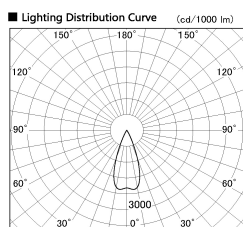

Item no. DD126-2535WW9035-LX

Series Name: Cledy versa L-G Antiglare  
(DD126\_AG-LX)

White Reflector

Installation	Recessed mount
Type	Cledy versa L-G Antiglare (DD126_AG-LX)
Fixture wattage	24W
Beam angle	38deg
Color Temp.	3500K
CRI	Ra>90
Luminous	2031 lm
Body	Die-castaluminumalloy
Body finish	N/A
Trim finish	White
Reflector finish	White
IP Rate	IP20
Light source	COB module
Input Voltage	AC220~240V
Dimming Type	Non-Dimmable
Certificate	CE,CCC
Cut Hole	125