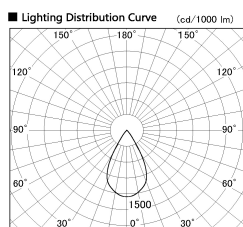

Item no. DD126-2555WW9035-LX

Series Name: Cledy versa L-G Antiglare
(DD126_AG-LX)

White Reflector

Installation	Recessed mount
Type	Cledy versa L-G Antiglare (DD126_AG-LX)
Fixture wattage	24W
Beam angle	55deg
Color Temp.	3500K
CRI	Ra>90
Luminous	1894 lm
Body	Die-cast aluminum alloy
Body finish	N/A
Trim finish	White
Reflector finish	White
IP Rate	IP20
Light source	COB module
Input Voltage	AC220~240V
Dimming Type	Non-Dimmable
Certificate	CE,CCC
Cut Hole	125