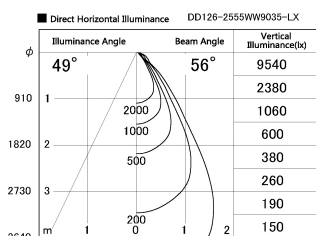

Item no. DD126-2555WW9035-LX

Series Name: Cledy versa L-G Antiglare
(DD126_AG-LX)

White Reflector

Installation	Recessed mount
Type	Cledy versa L-G Antiglare (DD126_AG-LX)
Fixture wattage	24W
Beam angle	55deg
Color Temp.	3500K
CRI	Ra>90
Luminous	1894 lm
Body	Die-cast aluminum alloy
Body finish	N/A
Trim finish	White
Reflector finish	White
IP Rate	IP20
Light source	COB module
Input Voltage	AC220~240V
Dimming Type	Non-Dimmable
Certificate	CE,CCC
Cut Hole	125