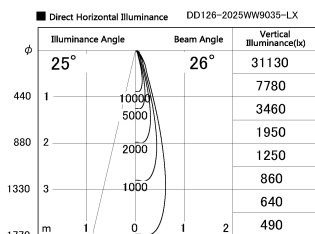

Item no. DD126-2025WW9035-LX

Series Name: Cledy versa L-G Antiglare
(DD126_AG-LX)

White Reflector

Installation	Recessed mount
Type	Cledy versa L-G Antiglare (DD126_AG-LX)
Fixture wattage	18.6W
Beam angle	25deg
Color Temp.	3500K
CRI	Ra>90
Luminous	1550 lm
Body	Die-castaluminumalloy
Body finish	N/A
Trim finish	White
Reflector finish	White
IP Rate	IP20
Light source	COB module
Input Voltage	AC220~240V
Dimming Type	Non-Dimmable
Certificate	CE,CCC
Cut Hole	125