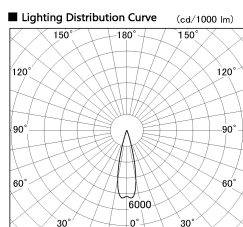

Item no. DD126-2025WW9035-LX

Series Name: Cledy versa L-G Antiglare
(DD126_AG-LX)

White Reflector

Installation	Recessed mount
Type	Cledy versa L-G Antiglare (DD126_AG-LX)
Fixture wattage	18.6W
Beam angle	25deg
Color Temp.	3500K
CRI	Ra>90
Luminous	1550 lm
Body	Die-castaluminumalloy
Body finish	N/A
Trim finish	White
Reflector finish	White
IP Rate	IP20
Light source	COB module
Input Voltage	AC220~240V
Dimming Type	Non-Dimmable
Certificate	CE,CCC
Cut Hole	125