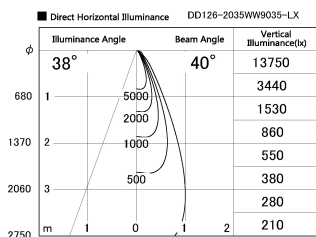

Item no. DD126-2035WW9035-LX

Series Name: Cledy versa L-G Antiglare  
(DD126\_AG-LX)

White Reflector

Installation	Recessed mount
Type	Cledy versa L-G Antiglare (DD126_AG-LX)
Fixture wattage	18.6W
Beam angle	38deg
Color Temp.	3500K
CRI	Ra>90
Luminous	1577 lm
Body	Die-castaluminumalloy
Body finish	N/A
Trim finish	White
Reflector finish	White
IP Rate	IP20
Light source	COB module
Input Voltage	AC220~240V
Dimming Type	Non-Dimmable
Certificate	CE,CCC
Cut Hole	125