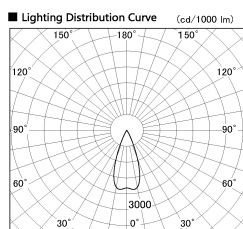

Item no. DD126-2035WW9035-LX

Series Name: Cledy versa L-G Antiglare  
(DD126\_AG-LX)

White Reflector

Installation	Recessed mount
Type	Cledy versa L-G Antiglare (DD126_AG-LX)
Fixture wattage	18.6W
Beam angle	38deg
Color Temp.	3500K
CRI	Ra>90
Luminous	1577 lm
Body	Die-castaluminumalloy
Body finish	N/A
Trim finish	White
Reflector finish	White
IP Rate	IP20
Light source	COB module
Input Voltage	AC220~240V
Dimming Type	Non-Dimmable
Certificate	CE,CCC
Cut Hole	125