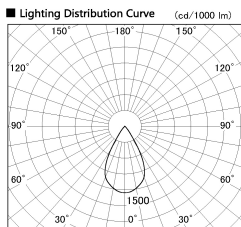

Item no. DD126-2055WW9035-LX

Series Name: Cledy versa L-G Antiglare
(DD126_AG-LX)

White Reflector

Installation	Recessed mount
Type	Cledy versa L-G Antiglare (DD126_AG-LX)
Fixture wattage	18.6W
Beam angle	55deg
Color Temp.	3500K
CRI	Ra>90
Luminous	1471 lm
Body	Die-cast aluminum alloy
Body finish	N/A
Trim finish	White
Reflector finish	White
IP Rate	IP20
Light source	COB module
Input Voltage	AC220~240V
Dimming Type	Non-Dimmable
Certificate	CE,CCC
Cut Hole	125