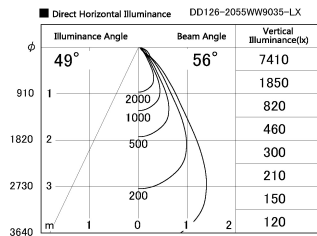

Item no. DD126-2055WW9035-LX

Series Name: Cledy versa L-G Antiglare
(DD126_AG-LX)

White Reflector

Installation	Recessed mount
Type	Cledy versa L-G Antiglare (DD126_AG-LX)
Fixture wattage	18.6W
Beam angle	55deg
Color Temp.	3500K
CRI	Ra>90
Luminous	1471 lm
Body	Die-cast aluminum alloy
Body finish	N/A
Trim finish	White
Reflector finish	White
IP Rate	IP20
Light source	COB module
Input Voltage	AC220~240V
Dimming Type	Non-Dimmable
Certificate	CE,CCC
Cut Hole	125