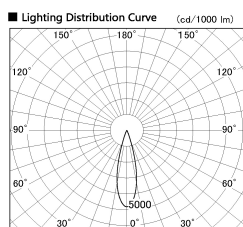

Item no. DD126-1425WW9035-LX

Series Name: Cledy versa L-G Antiglare
(DD126_AG-LX)

White Reflector

■ Direct Horizontal Illuminance DD126-1425WW9035-LX

Illuminance Angle	Beam Angle	Vertical Illuminance (lx)
25°	26°	25650
1		6410
		2850
2		1600
		1030
3		710
		520
1770 m		400

Installation	Recessed mount
Type	Cledy versa L-G Antiglare (DD126_AG-LX)
Fixture wattage	14W
Beam angle	26deg
Color Temp.	3500K
CRI	Ra>90
Luminous	1324 lm
Body	Die-castaluminumalloy
Body finish	N/A
Trim finish	White
Reflector finish	White
IP Rate	IP20
Light source	COB module
Input Voltage	AC220~240V
Dimming Type	Non-Dimmable
Certificate	CE,CCC
Cut Hole	100