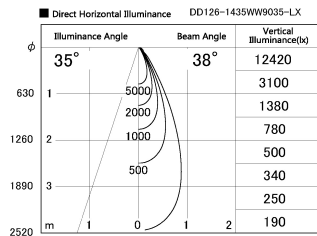

Item no. DD126-1435WW9035-LX

Series Name: Cledy versa L-G Antiglare  
(DD126\_AG-LX)

White Reflector

Installation	Recessed mount
Type	Cledy versa L-G Antiglare (DD126_AG-LX)
Fixture wattage	14W
Beam angle	38deg
Color Temp.	3500K
CRI	Ra>90
Luminous	1267 lm
Body	Die-castaluminumalloy
Body finish	N/A
Trim finish	White
Reflector finish	White
IP Rate	IP20
Light source	COB module
Input Voltage	AC220~240V
Dimming Type	Non-Dimmable
Certificate	CE,CCC
Cut Hole	100