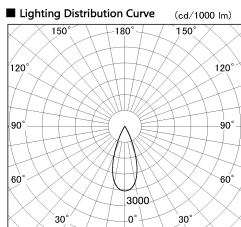

Item no. DD126-1435WW9035-LX

Series Name: Cledy versa L-G Antiglare  
(DD126\_AG-LX)

White Reflector

Installation	Recessed mount
Type	Cledy versa L-G Antiglare (DD126_AG-LX)
Fixture wattage	14W
Beam angle	38deg
Color Temp.	3500K
CRI	Ra>90
Luminous	1267 lm
Body	Die-castaluminumalloy
Body finish	N/A
Trim finish	White
Reflector finish	White
IP Rate	IP20
Light source	COB module
Input Voltage	AC220~240V
Dimming Type	Non-Dimmable
Certificate	CE,CCC
Cut Hole	100