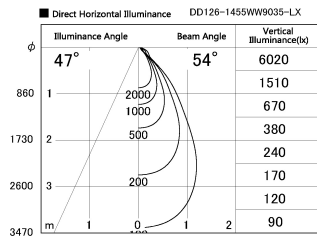

Item no. DD126-1455WW9035-LX

Series Name: Cledy versa L-G Antiglare
(DD126_AG-LX)

White Reflector

Installation	Recessed mount
Type	Cledy versa L-G Antiglare (DD126_AG-LX)
Fixture wattage	14W
Beam angle	48deg
Color Temp.	3500K
CRI	Ra>90
Luminous	1197 lm
Body	Die-castaluminumalloy
Body finish	N/A
Trim finish	White
Reflector finish	White
IP Rate	IP20
Light source	COB module
Input Voltage	AC220~240V
Dimming Type	Non-Dimmable
Certificate	CE,CCC
Cut Hole	100