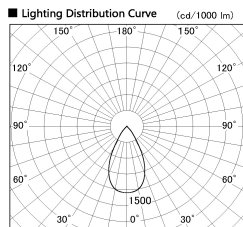

Item no. DD126-1455WW9035-LX

Series Name: Cledy versa L-G Antiglare
(DD126_AG-LX)

White Reflector

Installation	Recessed mount
Type	Cledy versa L-G Antiglare (DD126_AG-LX)
Fixture wattage	14W
Beam angle	48deg
Color Temp.	3500K
CRI	Ra>90
Luminous	1197 lm
Body	Die-castaluminumalloy
Body finish	N/A
Trim finish	White
Reflector finish	White
IP Rate	IP20
Light source	COB module
Input Voltage	AC220~240V
Dimming Type	Non-Dimmable
Certificate	CE,CCC
Cut Hole	100