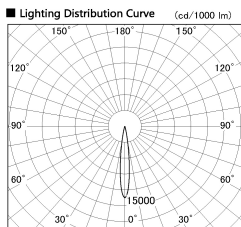

Item no. DD126-0815WW9035-LX

Series Name: Cledy versa L-G Antiglare  
(DD126\_AG-LX)

White Reflector

■ Direct Horizontal Illuminance DD126-0815WW9035-LX

Illuminance Angle	Beam Angle	Vertical Illuminance (lx)
13°	14°	33690
		8420
		3740
		2110
		1350
		940
		690
		530

Installation	Recessed mount
Type	Cledy versa L-G Antiglare (DD126_AG-LX)
Fixture wattage	7.4W
Beam angle	14deg
Color Temp.	3500K
CRI	Ra>90
Luminous	620 lm
Body	Die-castaluminumalloy
Body finish	N/A
Trim finish	White
Reflector finish	White
IP Rate	IP20
Light source	COB module
Input Voltage	AC220~240V
Dimming Type	Non-Dimmable
Certificate	CE,CCC
Cut Hole	100