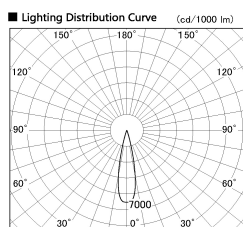

Item no. DD126-0825WW9035-LX

Series Name: Cledy versa L-G Antiglare
(DD126_AG-LX)

White Reflector

Installation	Recessed mount
Type	Cledy versa L-G Antiglare (DD126_AG-LX)
Fixture wattage	7.4W
Beam angle	22deg
Color Temp.	3500K
CRI	Ra>90
Luminous	674 lm
Body	Die-castaluminumalloy
Body finish	N/A
Trim finish	White
Reflector finish	White
IP Rate	IP20
Light source	COB module
Input Voltage	AC220~240V
Dimming Type	Non-Dimmable
Certificate	CE,CCC
Cut Hole	100