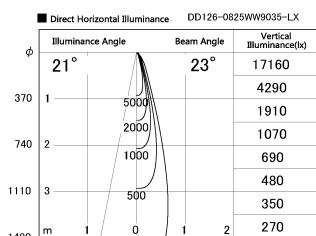

Item no. DD126-0825WW9035-LX

Series Name: Cledy versa L-G Antiglare
(DD126_AG-LX)

White Reflector

Installation	Recessed mount
Type	Cledy versa L-G Antiglare (DD126_AG-LX)
Fixture wattage	7.4W
Beam angle	22deg
Color Temp.	3500K
CRI	Ra>90
Luminous	674 lm
Body	Die-castaluminumalloy
Body finish	N/A
Trim finish	White
Reflector finish	White
IP Rate	IP20
Light source	COB module
Input Voltage	AC220~240V
Dimming Type	Non-Dimmable
Certificate	CE,CCC
Cut Hole	100