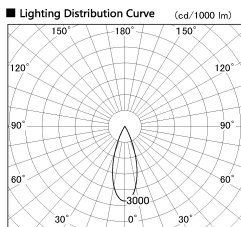

Item no. DD126-0835WW9035-LX

Series Name: Cledy versa L-G Antiglare
(DD126_AG-LX)

White Reflector

Installation	Recessed mount
Type	Cledy versa L-G Antiglare (DD126_AG-LX)
Fixture wattage	7.4W
Beam angle	34deg
Color Temp.	3500K
CRI	Ra>90
Luminous	647 lm
Body	Die-cast aluminum alloy
Body finish	N/A
Trim finish	White
Reflector finish	White
IP Rate	IP20
Light source	COB module
Input Voltage	AC220~240V
Dimming Type	Non-Dimmable
Certificate	CE,CCC
Cut Hole	100