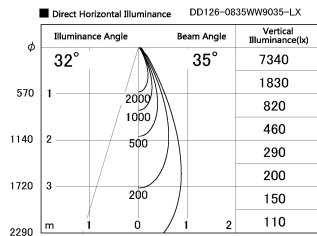

Item no. DD126-0835WW9035-LX

Series Name: Cledy versa L-G Antiglare
(DD126_AG-LX)

White Reflector

Installation	Recessed mount
Type	Cledy versa L-G Antiglare (DD126_AG-LX)
Fixture wattage	7.4W
Beam angle	34deg
Color Temp.	3500K
CRI	Ra>90
Luminous	647 lm
Body	Die-cast aluminum alloy
Body finish	N/A
Trim finish	White
Reflector finish	White
IP Rate	IP20
Light source	COB module
Input Voltage	AC220~240V
Dimming Type	Non-Dimmable
Certificate	CE,CCC
Cut Hole	100