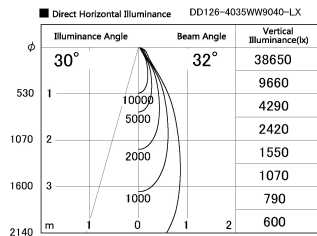

Item no. DD126-4035WW9040-LX

Series Name: Cledy versa L-G Antiglare  
(DD126\_AG-LX)

White Reflector

Installation	Recessed mount
Type	Cledy versa L-G Antiglare (DD126_AG-LX)
Fixture wattage	38.5W
Beam angle	32deg
Color Temp.	4000K
CRI	Ra>90
Luminous	3620 lm
Body	Die-castaluminumalloy
Body finish	N/A
Trim finish	White
Reflector finish	White
IP Rate	IP20
Light source	COB module
Input Voltage	AC220~240V
Dimming Type	Non-Dimmable
Certificate	CE,CCC
Cut Hole	150