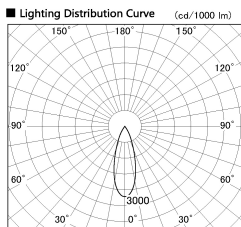

Item no. DD126-4035WW9040-LX

Series Name: Cledy versa L-G Antiglare  
(DD126\_AG-LX)

White Reflector

Installation	Recessed mount
Type	Cledy versa L-G Antiglare (DD126_AG-LX)
Fixture wattage	38.5W
Beam angle	32deg
Color Temp.	4000K
CRI	Ra>90
Luminous	3620 lm
Body	Die-castaluminumalloy
Body finish	N/A
Trim finish	White
Reflector finish	White
IP Rate	IP20
Light source	COB module
Input Voltage	AC220~240V
Dimming Type	Non-Dimmable
Certificate	CE,CCC
Cut Hole	150