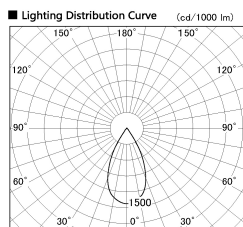

Item no. DD126-3755WW9040-LX

Series Name: Cledy versa L-G Antiglare
(DD126_AG-LX)

White Reflector

Installation	Recessed mount
Type	Cledy versa L-G Antiglare (DD126_AG-LX)
Fixture wattage	35.5W
Beam angle	51deg
Color Temp.	4000K
CRI	Ra>90
Luminous	3004 lm
Body	Die-cast aluminum alloy
Body finish	N/A
Trim finish	White
Reflector finish	White
IP Rate	IP20
Light source	COB module
Input Voltage	AC220~240V
Dimming Type	Non-Dimmable
Certificate	CE,CCC
Cut Hole	150