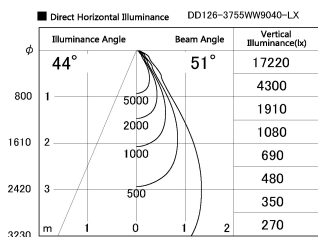

Item no. DD126-3755WW9040-LX

Series Name: Cledy versa L-G Antiglare
(DD126_AG-LX)

White Reflector

Installation	Recessed mount
Type	Cledy versa L-G Antiglare (DD126_AG-LX)
Fixture wattage	35.5W
Beam angle	51deg
Color Temp.	4000K
CRI	Ra>90
Luminous	3004 lm
Body	Die-cast aluminum alloy
Body finish	N/A
Trim finish	White
Reflector finish	White
IP Rate	IP20
Light source	COB module
Input Voltage	AC220~240V
Dimming Type	Non-Dimmable
Certificate	CE,CCC
Cut Hole	150