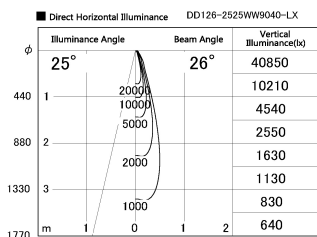

Item no. DD126-2525WW9040-LX

Series Name: Cledy versa L-G Antiglare
(DD126_AG-LX)

White Reflector

Installation	Recessed mount
Type	Cledy versa L-G Antiglare (DD126_AG-LX)
Fixture wattage	24W
Beam angle	25deg
Color Temp.	4000K
CRI	Ra>90
Luminous	2034 lm
Body	Die-cast aluminum alloy
Body finish	N/A
Trim finish	White
Reflector finish	White
IP Rate	IP20
Light source	COB module
Input Voltage	AC220~240V
Dimming Type	Non-Dimmable
Certificate	CE,CCC
Cut Hole	125