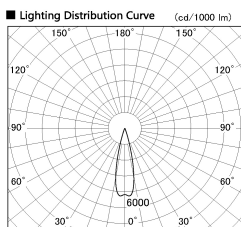

Item no. DD126-2525WW9040-LX

Series Name: Cledy versa L-G Antiglare
(DD126_AG-LX)

White Reflector

Installation	Recessed mount
Type	Cledy versa L-G Antiglare (DD126_AG-LX)
Fixture wattage	24W
Beam angle	25deg
Color Temp.	4000K
CRI	Ra>90
Luminous	2034 lm
Body	Die-cast aluminum alloy
Body finish	N/A
Trim finish	White
Reflector finish	White
IP Rate	IP20
Light source	COB module
Input Voltage	AC220~240V
Dimming Type	Non-Dimmable
Certificate	CE,CCC
Cut Hole	125