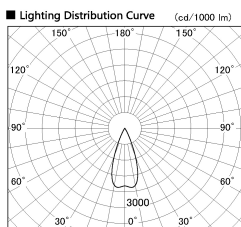

Item no. DD126-2535WW9040-LX

Series Name: Cledy versa L-G Antiglare  
(DD126\_AG-LX)

White Reflector

|                  |  |
|------------------|--|
| Installation     | Recessed mount                             |
| Type             | Cledy versa L-G Antiglare<br>(DD126_AG-LX) |
| Fixture wattage  | 24W  |
| Beam angle       | 38deg                                      |
| Color Temp.      | 4000K                                      |
| CRI              | Ra>90                                      |
| Luminous         | 2070 lm                                    |
| Body             | Die-castaluminumalloy                      |
| Body finish      | N/A  |
| Trim finish      | White                                      |
| Reflector finish | White                                      |
| IP Rate          | IP20                                       |
| Light source     | COB module                                 |
| Input Voltage    | AC220~240V                                 |
| Dimming Type     | Non-Dimmable                               |
| Certificate      | CE,CCC                                     |
| Cut Hole         | 125  |