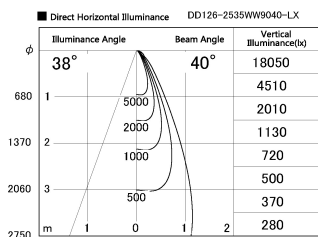

Item no. DD126-2535WW9040-LX

Series Name: Cledy versa L-G Antiglare  
(DD126\_AG-LX)

White Reflector

|                  |  |
|------------------|--|
| Installation     | Recessed mount                             |
| Type             | Cledy versa L-G Antiglare<br>(DD126_AG-LX) |
| Fixture wattage  | 24W  |
| Beam angle       | 38deg                                      |
| Color Temp.      | 4000K                                      |
| CRI              | Ra>90                                      |
| Luminous         | 2070 lm                                    |
| Body             | Die-castaluminumalloy                      |
| Body finish      | N/A  |
| Trim finish      | White                                      |
| Reflector finish | White                                      |
| IP Rate          | IP20                                       |
| Light source     | COB module                                 |
| Input Voltage    | AC220~240V                                 |
| Dimming Type     | Non-Dimmable                               |
| Certificate      | CE,CCC                                     |
| Cut Hole         | 125  |