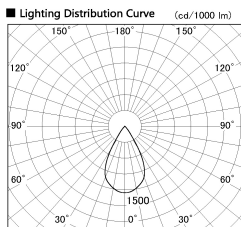

Item no. DD126-2555WW9040-LX

Series Name: Cledy versa L-G Antiglare
(DD126_AG-LX)

White Reflector

Installation	Recessed mount
Type	Cledy versa L-G Antiglare (DD126_AG-LX)
Fixture wattage	24W
Beam angle	55deg
Color Temp.	4000K
CRI	Ra>90
Luminous	1930 lm
Body	Die-cast aluminum alloy
Body finish	N/A
Trim finish	White
Reflector finish	White
IP Rate	IP20
Light source	COB module
Input Voltage	AC220~240V
Dimming Type	Non-Dimmable
Certificate	CE,CCC
Cut Hole	125