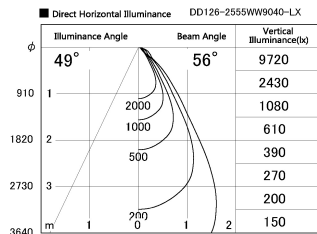

Item no. DD126-2555WW9040-LX

Series Name: Cledy versa L-G Antiglare
(DD126_AG-LX)

White Reflector

Installation	Recessed mount
Type	Cledy versa L-G Antiglare (DD126_AG-LX)
Fixture wattage	24W
Beam angle	55deg
Color Temp.	4000K
CRI	Ra>90
Luminous	1930 lm
Body	Die-cast aluminum alloy
Body finish	N/A
Trim finish	White
Reflector finish	White
IP Rate	IP20
Light source	COB module
Input Voltage	AC220~240V
Dimming Type	Non-Dimmable
Certificate	CE,CCC
Cut Hole	125