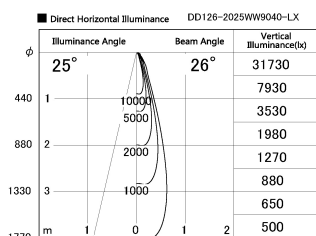

Item no. DD126-2025WW9040-LX

Series Name: Cledy versa L-G Antiglare
(DD126_AG-LX)

White Reflector

Installation	Recessed mount
Type	Cledy versa L-G Antiglare (DD126_AG-LX)
Fixture wattage	18.6W
Beam angle	25deg
Color Temp.	4000K
CRI	Ra>90
Luminous	1580 lm
Body	Die-cast aluminum alloy
Body finish	N/A
Trim finish	White
Reflector finish	White
IP Rate	IP20
Light source	COB module
Input Voltage	AC220~240V
Dimming Type	Non-Dimmable
Certificate	CE,CCC
Cut Hole	125