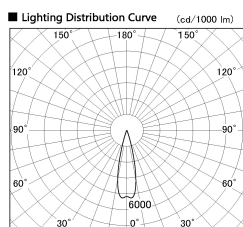

Item no. DD126-2025WW9040-LX

Series Name: Cledy versa L-G Antiglare
(DD126_AG-LX)

White Reflector

Installation	Recessed mount
Type	Cledy versa L-G Antiglare (DD126_AG-LX)
Fixture wattage	18.6W
Beam angle	25deg
Color Temp.	4000K
CRI	Ra>90
Luminous	1580 lm
Body	Die-cast aluminum alloy
Body finish	N/A
Trim finish	White
Reflector finish	White
IP Rate	IP20
Light source	COB module
Input Voltage	AC220~240V
Dimming Type	Non-Dimmable
Certificate	CE,CCC
Cut Hole	125