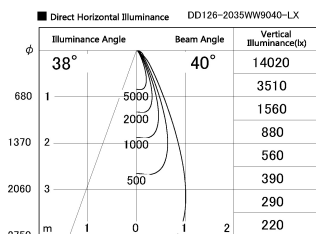

Item no. DD126-2035WW9040-LX

Series Name: Cledy versa L-G Antiglare  
(DD126\_AG-LX)

White Reflector

Installation	Recessed mount
Type	Cledy versa L-G Antiglare (DD126_AG-LX)
Fixture wattage	18.6W
Beam angle	38deg
Color Temp.	4000K
CRI	Ra>90
Luminous	1608 lm
Body	Die-castaluminumalloy
Body finish	N/A
Trim finish	White
Reflector finish	White
IP Rate	IP20
Light source	COB module
Input Voltage	AC220~240V
Dimming Type	Non-Dimmable
Certificate	CE,CCC
Cut Hole	125