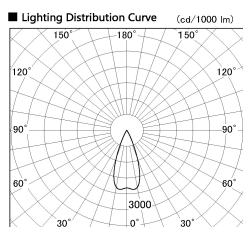

Item no. DD126-2035WW9040-LX

Series Name: Cledy versa L-G Antiglare  
(DD126\_AG-LX)

White Reflector

Installation	Recessed mount
Type	Cledy versa L-G Antiglare (DD126_AG-LX)
Fixture wattage	18.6W
Beam angle	38deg
Color Temp.	4000K
CRI	Ra>90
Luminous	1608 lm
Body	Die-castaluminumalloy
Body finish	N/A
Trim finish	White
Reflector finish	White
IP Rate	IP20
Light source	COB module
Input Voltage	AC220~240V
Dimming Type	Non-Dimmable
Certificate	CE,CCC
Cut Hole	125